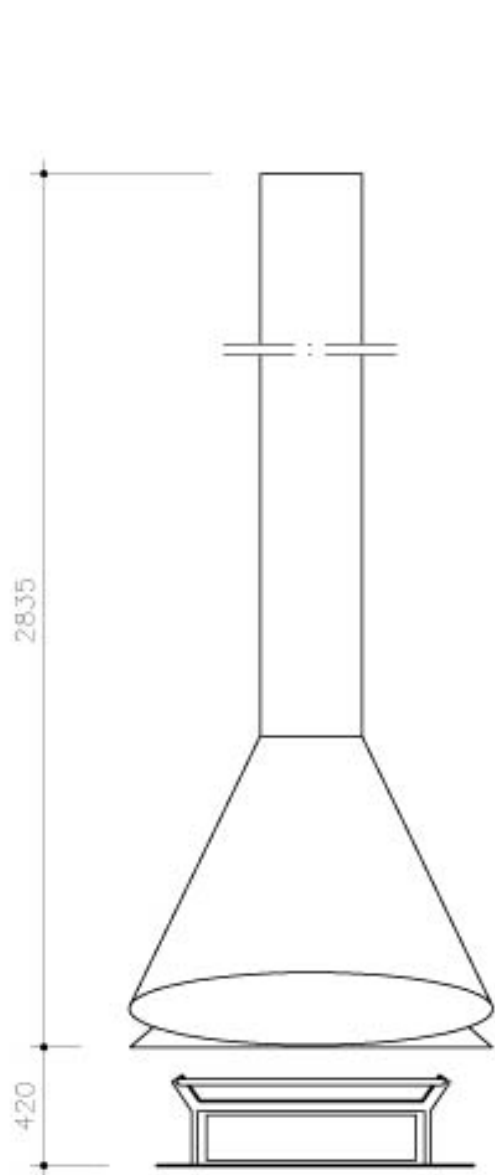

### General data and commercial

Model: BC  
RS: A/18  
Weight: 70 Kg  
Width: 1000 mm.  
Height: 3260 mm.  
Long: 750 mm.

### Construction details and material

**Hood & Tube:** Made of sheet steel polished 2mm thick.

**Ashes tray:** Made of plate steel polished 1mm thick.

**Grill:** Made of polished steel profile, T-shaped, 30 mm in width.

### TRANSPORT INFORMATION:

**CAGE:** 3050 x 1150 x 880 mm. (Length x Height x Width)

**WEIGHT:** 120 Kg.

TRUCK METERS: 3 m.

*DAE Chimeneas reserves the right to make changes and / or changes in the products and specifications without notice.*