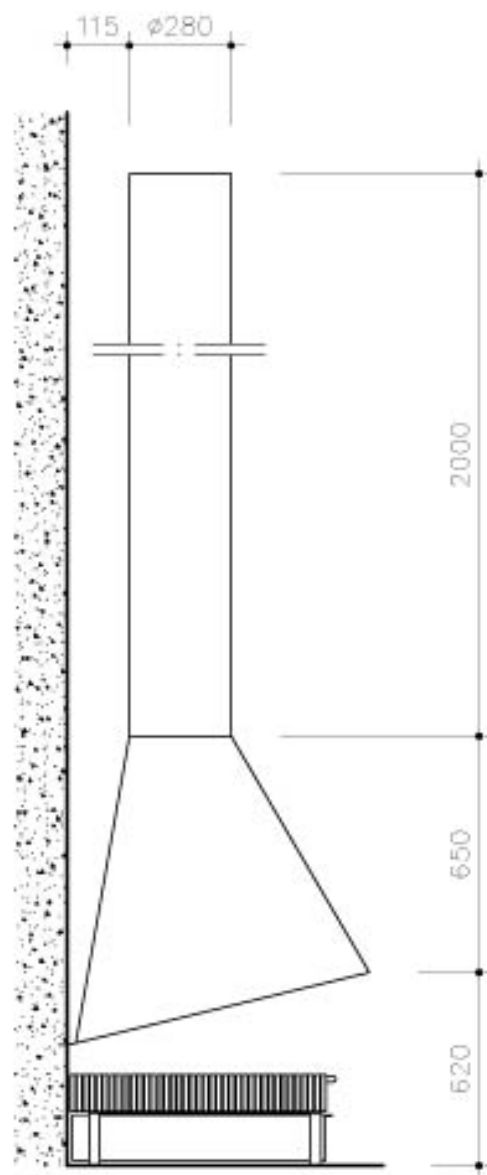

### General data and commercial

Model: BC  
RS: A/18  
Weight: 70 Kg  
Width: 1000 mm.  
Height: 3260 mm.  
Long: 750 mm.

### Construction details and material

**Hood & Tube:** Made of sheet steel polished 2mm thick.

**Ashes tray:** Made of plate steel polished 1mm thick.

**Grill:** Made of polished steel profile, T-shaped, 30 mm in width.

**Painting:** The set is painted with glaze anticaloric-component, with color matte black, with a thermal resistance of 950 ° C.

### TRANSPORT INFORMATION:

**CAGE:** 3050 x 1150 x 880 mm. (Length x Height x Width)

**WEIGHT:** 120 Kg.

TRUCK METERS: 3 m.

*DAE Chimeneas reserves the right to make changes and / or changes in the products and specifications without notice.*