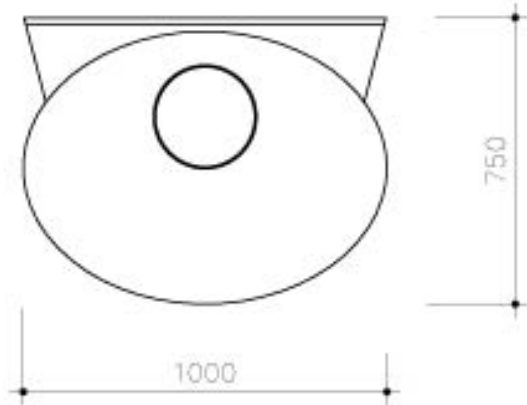

### General data and commercial

Model: BC  
RS: A/18  
Weight: 70 Kg  
Width: 1000 mm.  
Height: 3260 mm.  
Long: 750 mm.

### Construction details and material

**Hood & Tube:** Made of sheet steel polished 2mm thick.

**Ashes tray:** Made of plate steel polished 1mm thick.

**Grill:** Made of polished steel profile, T-shaped, 30 mm in width.

### TRANSPORT INFORMATION:

**CAGE:** 3050 x 1150 x 880 mm. (Length x Height x Width)

**WEIGHT:** 120 Kg.

TRUCK METERS: 3 m.

*DAE Chimeneas reserves the right to make changes and / or changes in the products and specifications without notice.*