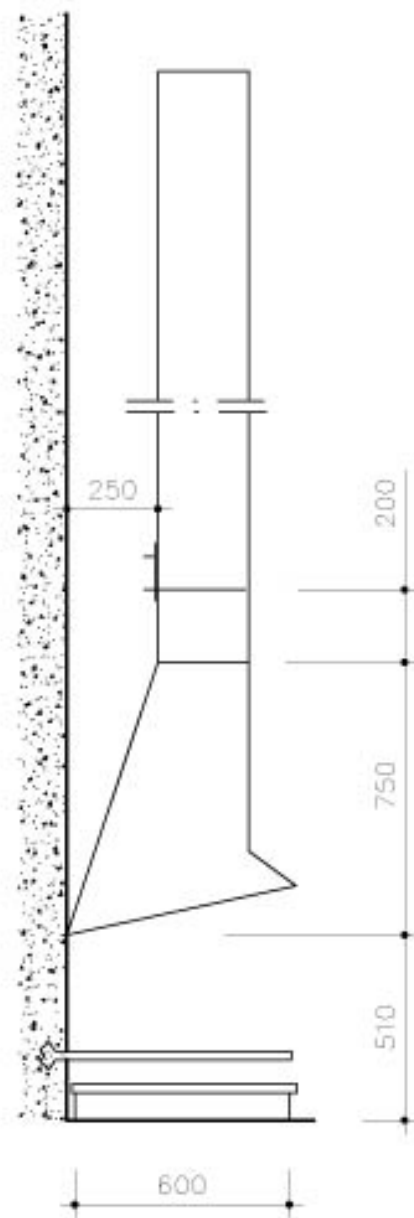

Fireplace Polo G

General data and commercial

Model: Polo G
RS: A/2
Weight: 107 Kg.
Width: 1100 mm.
Height: 3260 mm.
Long: 630 mm.

Construction details and material

Hood & Tube: Made of sheet steel polished 2mm thick.

Ashes tray: Made of plate steel polished 1mm thick.

Grill: Made of polished steel profile, T-shaped, 30 mm in width.

Painting: The set is painted with glaze anticaloric-component, with color matte black, with a thermal resistance of 950 ° C.

TRANSPORT INFORMATION:

CAGE: 3050 x 1230 x 760 mm. (Length x Height x Width)

WEIGHT: 157 Kg.

TRUCK METERS: 3 m.

DAE Chimeneas reserves the right to make changes and / or changes in the products and specifications without notice.