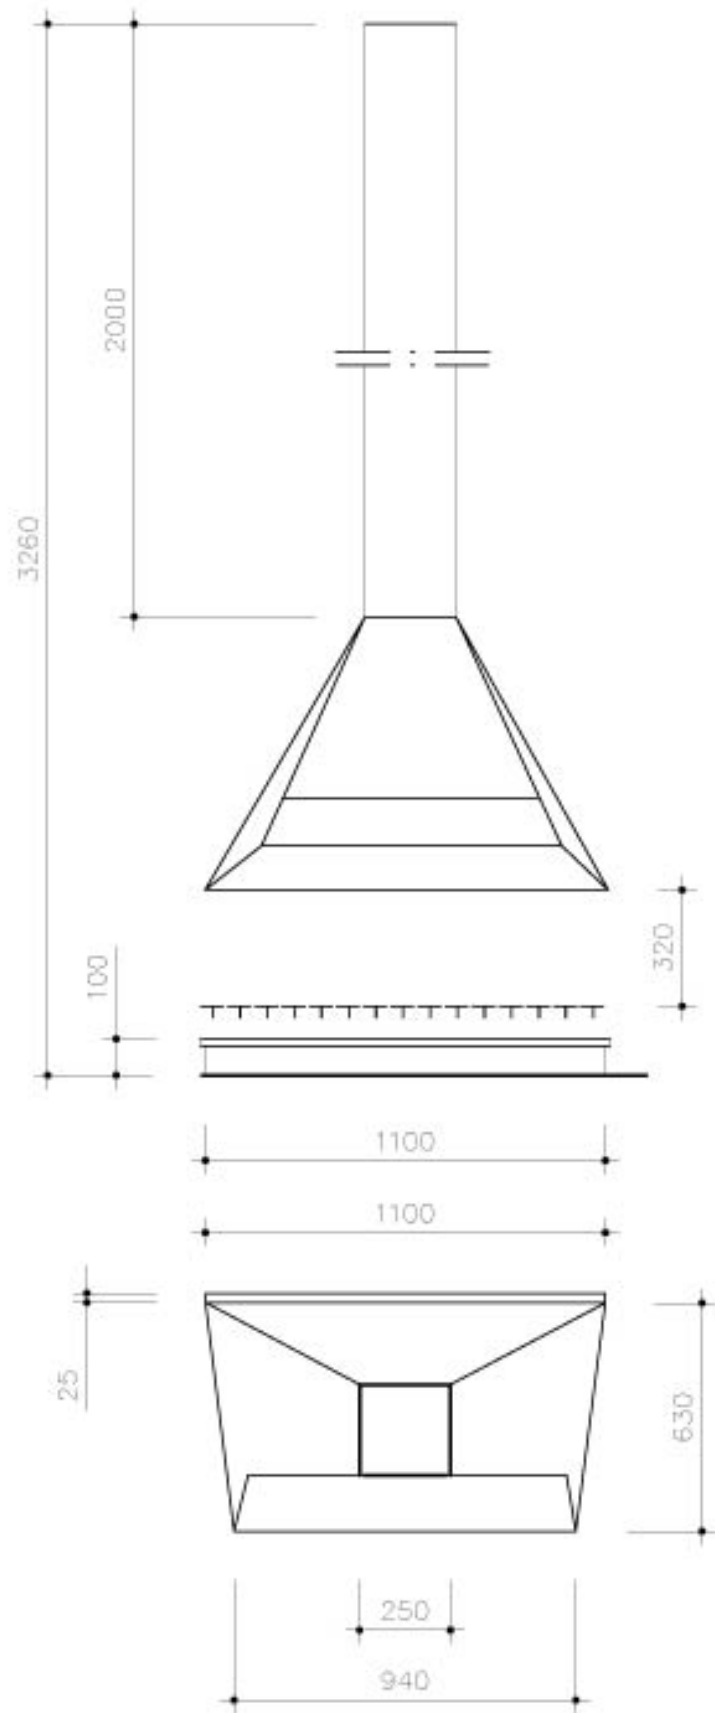

Fireplace Polo G

General data and commercial

Model: Polo G
RS: A/2
Weight: 107 Kg.
Width: 1100 mm.
Height: 3260 mm.
Long: 630 mm.

Construction details and material

Hood & Tube: Made of sheet steel polished 2mm thick.

Ashes tray: Made of plate steel polished 1mm thick.

Grill: Made of polished steel profile, T-shaped, 30 mm in width.

Painting: The set is painted with glaze anticaloric-component, with color matte black, with a thermal resistance of 950 ° C.

TRANSPORT INFORMATION:

CAGE: 3050 x 1230 x 760 mm. (Length x Height x Width)

WEIGHT: 157 Kg.

TRUCK METERS: 3 m.

DAE Chimeneas reserves the right to make changes and / or changes in the products and specifications without notice.