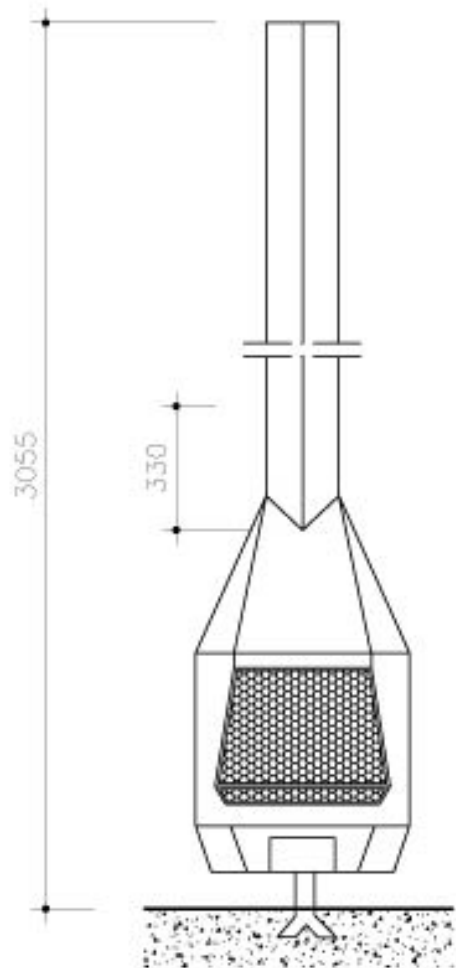

Fireplace Cerdanya 91

General data and commercial

Model: Cerdanya 91
RS: A/8
Weight: 79 Kg.
Width: 600 mm.
Height: 3055 mm.
Long: 600 mm.

Construction details and material

Fireplace: Set made of sheet steel polished 2mm thick

Tube: Made of sheet steel polished 2mm thick.

Ashes tray: Made of plate steel polished 1mm thick.

Grill: Made of cast iron GG-20 pearlitic.

Made of polished steel sheet perforated.

Painted with glaze anticaloric-component, with colour matte black, with a thermal resistance of 950 ° C.

Door:

Painting: The set is

TRANSPORT INFORMATION:

CAGE: 3250 x 750 x 750 mm. (Length x Height x Width)

WEIGHT: 129 Kg.

TRUCK METERS: 3,4 m.

DAE Chimeneas reserves the right to make changes and / or changes in the products and specifications without notice.