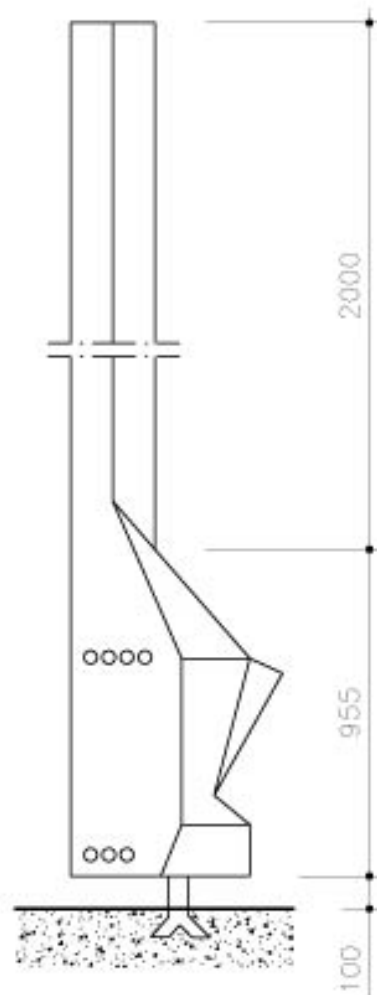

Fireplace Cerdanya 91

General data and commercial

Model: Cerdanya 91
RS: A/8
Weight: 79 Kg.
Width: 600 mm.
Height: 3055 mm.
Long: 600 mm.

Construction details and material

Fireplace: Set made of sheet steel polished 2mm thick

Tube: Made of sheet steel polished 2mm thick.

Ashes tray: Made of plate steel polished 1mm thick.

Grill: Made of cast iron GG-20 pearlitic.

Made of polished steel sheet perforated.

Painted with glaze anticaloric-component, with colour matte black, with a thermal resistance of 950 ° C.

Door:

Painting: The set is

TRANSPORT INFORMATION:

CAGE: 3250 x 750 x 750 mm. (Length x Height x Width)

WEIGHT: 129 Kg.

TRUCK METERS: 3,4 m.

DAE Chimeneas reserves the right to make changes and / or changes in the products and specifications without notice.