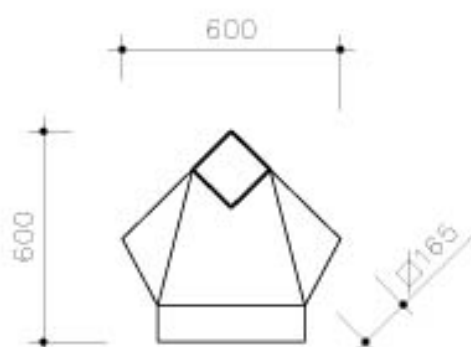

Fireplace Cerdanya 91

General data and commercial

Model: Cerdanya 91
RS: A/8
Weight: 79 Kg.
Width: 600 mm.
Height: 3055 mm.
Long: 600 mm.

Construction details and material

Fireplace: Set made of sheet steel polished 2mm thick

Door:

Painting: The set is

TRANSPORT INFORMATION:

CAGE: 3250 x 750 x 750 mm. (Length x Height x Width)

WEIGHT: 129 Kg.

TRUCK METERS: 3,4 m.

DAE Chimeneas reserves the right to make changes and / or changes in the products and specifications without notice.