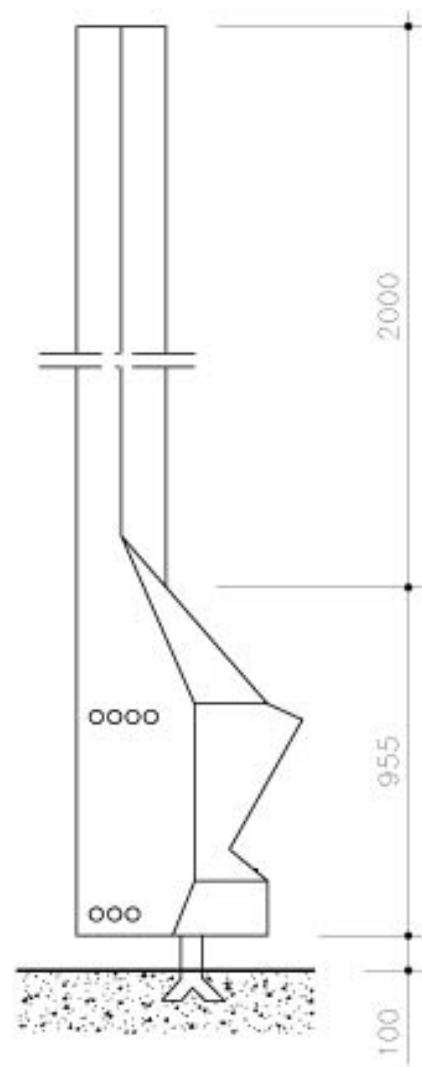

### General data and commercial

Model: Cerdanya  
RS: A/7  
Weight: 71 Kg.  
Width: 600 mm.  
Height: 3055 mm.  
Long: 600 mm.

### Construction details and material

**Fireplace:** Set made of sheet steel polished 2mm thick

**Tube:** Made of sheet steel polished 2mm thick.  
**Ashes tray:** Made of plate steel polished 1mm thick.

**Grill:** Made of cast iron GG-20 pearlitic.

**Interior Section:** Made of plate steel polished 4mm thick. Between the inside section and the hood there is an air chamber.

**Painting:**  
The set is painted with glaze anticaloric-component, with colour matte black, with a thermal resistance of 950 ° C.

### TRANSPORT INFORMATION:

**CAGE:** 3250 x 750 x750 mm. (Length x Height x Width)

**WEIGHT:** 121Kg.

TRUCK METERS: 3,4m.

DAE Chimeneas reserves the right to make changes and / or changes in the products and specifications without notice.