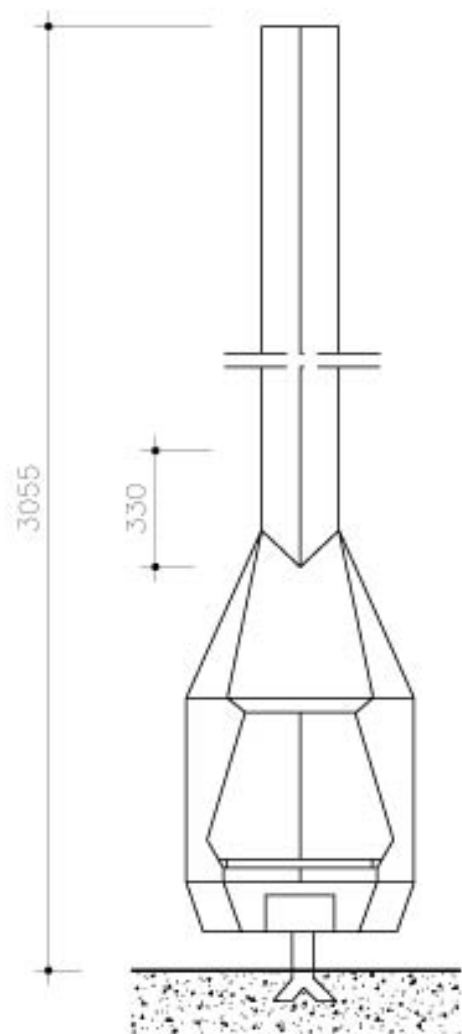

### General data and commercial

Model: Cerdanya  
RS: A/7  
Weight: 71 Kg.  
Width: 600 mm.  
Height: 3055 mm.  
Long: 600 mm.

### Construction details and material

**Fireplace:** Set made of sheet steel polished 2mm thick

**Tube:** Made of sheet steel polished 2mm thick.  
**Ashes tray:** Made of plate steel polished 1mm thick.

**Grill:** Made of cast iron GG-20 pearlitic.

**Interior Section:** Made of plate steel polished 4mm thick. Between the inside section and the hood there is an air chamber.

**Painting:**  
The set is painted with glaze anticaloric-component, with colour matte black, with a thermal resistance of 950 ° C.

### TRANSPORT INFORMATION:

**CAGE:** 3250 x 750 x750 mm. (Length x Height x Width)

**WEIGHT:** 121Kg.

TRUCK METERS: 3,4m.

DAE Chimeneas reserves the right to make changes and / or changes in the products and specifications without notice.