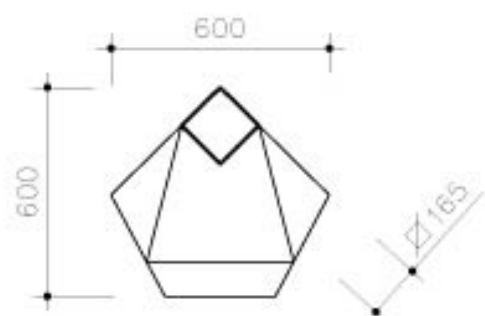

### General data and commercial

Model: Cerdanya  
RS: A/7  
Weight: 71 Kg.  
Width: 600 mm.  
Height: 3055 mm.  
Long: 600 mm.

### TRANSPORT INFORMATION:

**CAGE:** 3250 x 750 x750 mm. (Length x Height x Width)

**WEIGHT:** 121Kg.

TRUCK METERS: 3,4m.

DAE Chimeneas reserves the right to make changes and / or changes in the products and specifications without notice.