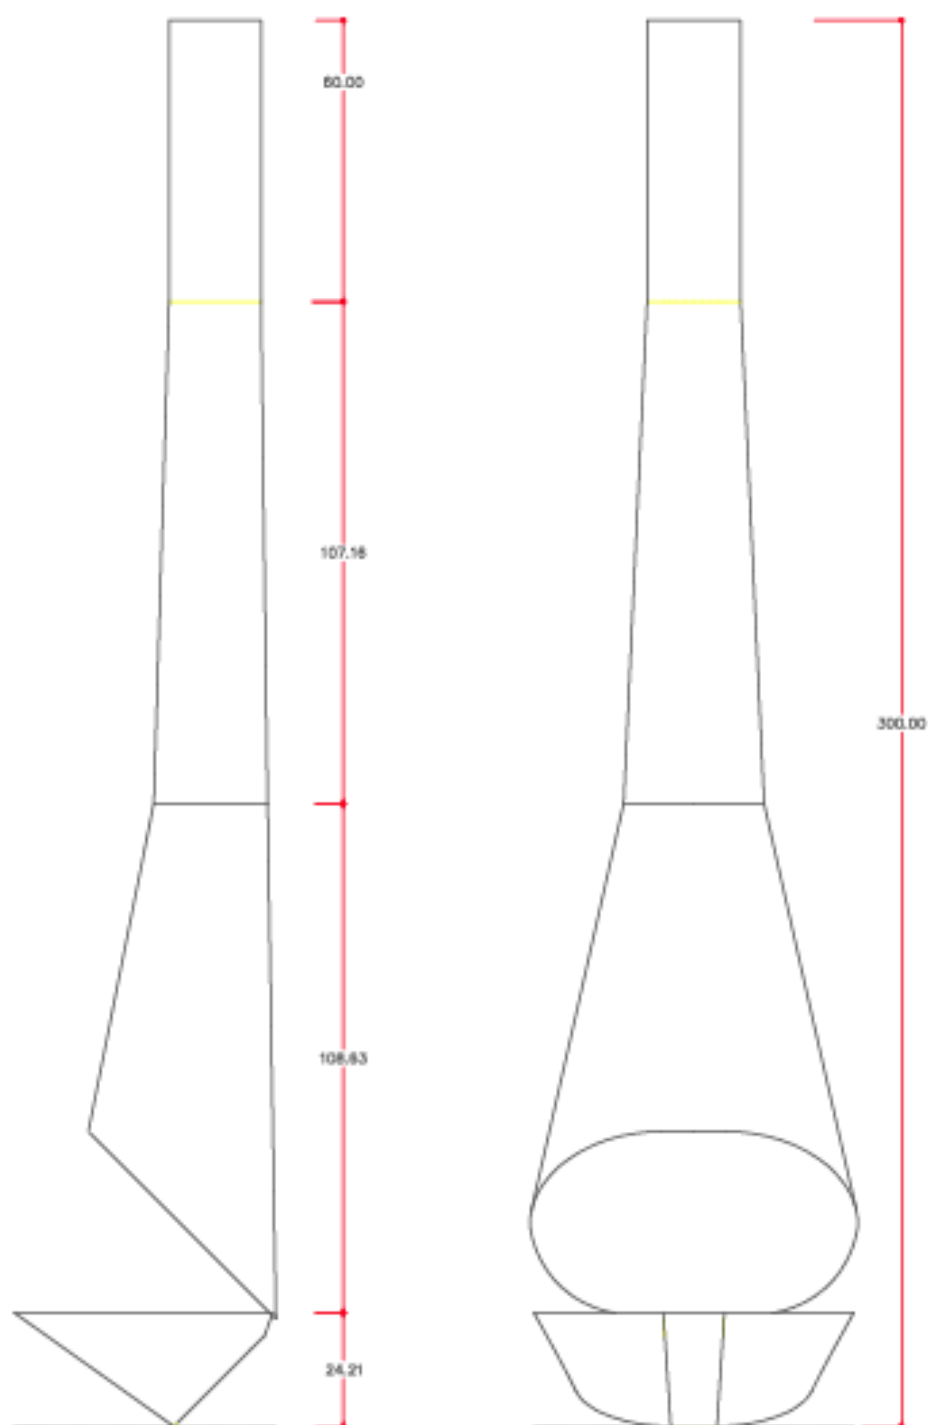

Fireplace Articulare

General data and commercial

Model: Articulare
RS: A/10
Weight: 160
Width: 700 mm.
Height: 2400 mm.
Long: 566 mm.

Construction details and material

Structure: Manufactured with polished steel sheet 2mm thick.

Tube: Made with polished steel sheet 2mm thick.

Grill: Made of 4 mm polished steel plate. of thickness.

Painting: The set is painted with monocomponent anticalcal enamel, matte black color, with a thermal resistance of 9504C.

DATA FOR TRANSPORTATION:

CAGE: 3100 x 800 or 650 mm. (Length x Height x Width) **WEIGHT:** 185 Kg.

METERS TRUCK: 3.3

DAE, reserves the right to make changes and / or modifications to the products and their specifications without prior notice.