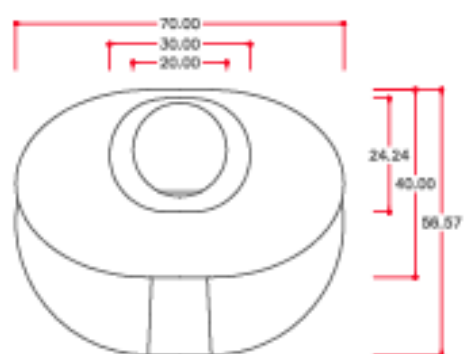

Fireplace Articulare

General data and commercial

Model: Articulare
RS: A/10
Weight: 160
Width: 700 mm.
Height: 2400 mm.
Long: 566 mm.

Construction details and material

Structure: Manufactured with polished steel sheet 2mm thick.

Tube: Made with polished steel sheet 2mm thick.

Grill: Made of 4 mm polished steel plate. of thickness.

Painting: The set is painted with monocomponent anticalcal enamel, matte black color, with a thermal resistance of 9504C.

DATA FOR TRANSPORTATION:

CAGE: 3100 x 800 or 650 mm. (Length x Height x Width) **WEIGHT:** 185 Kg.

METERS TRUCK: 3.3

DAE, reserves the right to make changes and / or modifications to the products and their specifications without prior notice.